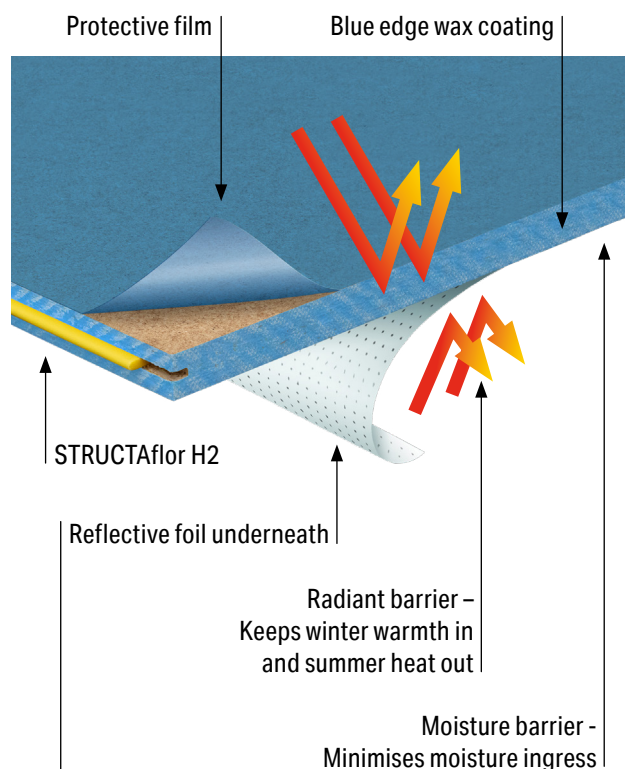

Increased R Value (Insulation)

R-flor provides a significant insulation R-value increase compared to normal STRUCTAflor YELLOWtongue flooring

Reduced Moisture Uptake

- 80% less moisture uptake through the bottom surface compared to other common wood subfloor products
- Less moisture uptake means better overall subfloor and floor covering performance, especially when building close to the ground
- Significantly reduced risk of moisture vapor transmission through the subfloor means far less issues with expansion, cupping and other moisture related problems when laying timber floor coverings such as solid, engineered, laminate and bamboo
- Significant reduction in mould growth potential during and after construction on both top and bottom surfaces

Termite Resistant H2

R-flor H2 is deemed to be a termite resistant building material under the Building Code of Australia and AS 3660.1.

Load Carrying Capability

R-flor comes in three thicknesses based upon what load factor is required:

- 19mm YELLOWtongue, 3600mm x 800mm
- 22mm REDtongue, 3600mm x 800mm
- 25mm BLUEtongue, 3600mm x 800mm

YELLOWtongue **REDtongue** **BLUEtongue**

INSTALLATION

Scan the QR code for installation guide.

R-flor Radiant Barrier Flooring