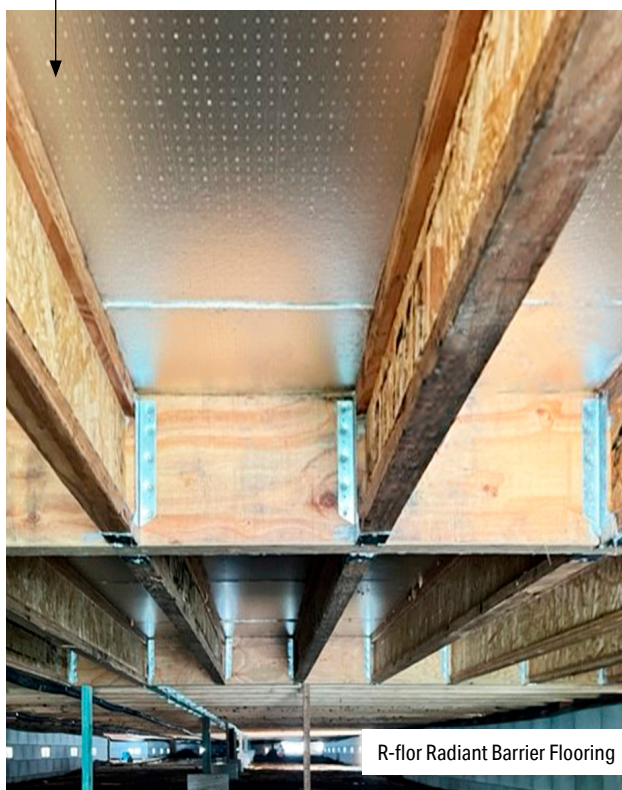

Increased R Value (Insulation)

R-flor provides a significant insulation R-value increase compared to normal STRUCTAflor YELLOWtongue flooring

Reduced Moisture Uptake

- 80% less moisture uptake through the bottom surface compared to other common wood subfloor products
- Less moisture uptake means better overall subfloor and floor covering performance, especially when building close to the ground
- Significantly reduced risk of moisture vapor transmission through the subfloor means far less issues with expansion, cupping and other moisture related problems when laying timber floor coverings such as solid, engineered, laminate and bamboo
- Significant reduction in mould growth potential during and after construction on both top and bottom surfaces

Termite Resistant H2

R-flor H2 is deemed to be a termite resistant building material under the Building Code of Australia and AS 3660.1.

Load Carrying Capability

R-flor comes in three thicknesses based upon what load factor is required:

- 19mm YELLOWtongue, 3600mm x 800mm
- 22mm REDtongue, 3600mm x 800mm
- 25mm BLUEtongue, 3600mm x 800mm

YELLOWtongue **REDtongue** **BLUEtongue**

INSTALLATION

Scan the QR code for installation guide.

R-flor Radiant Barrier Flooring